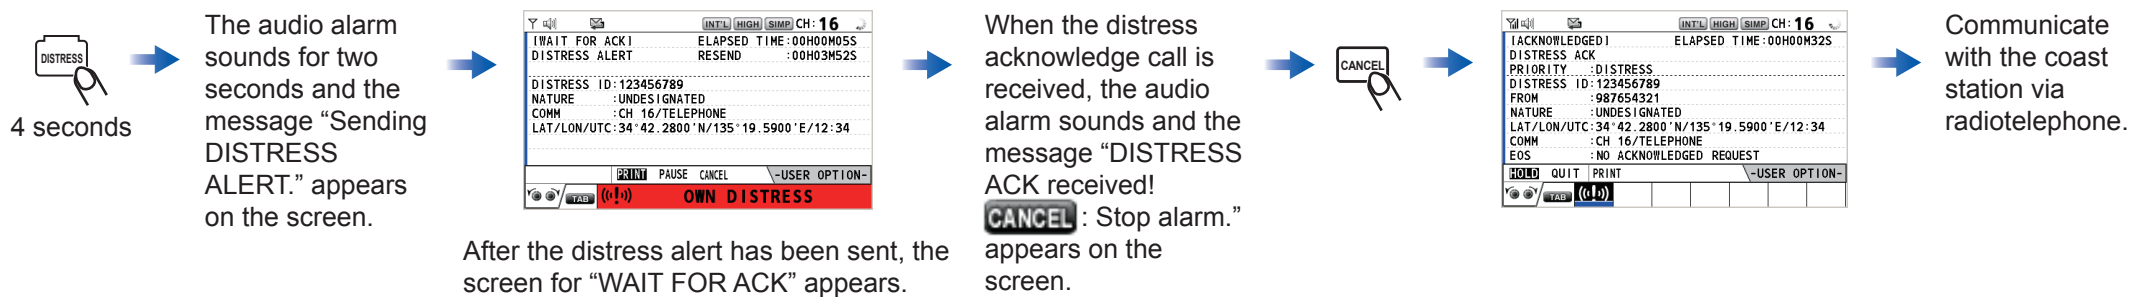

Sending distress alert