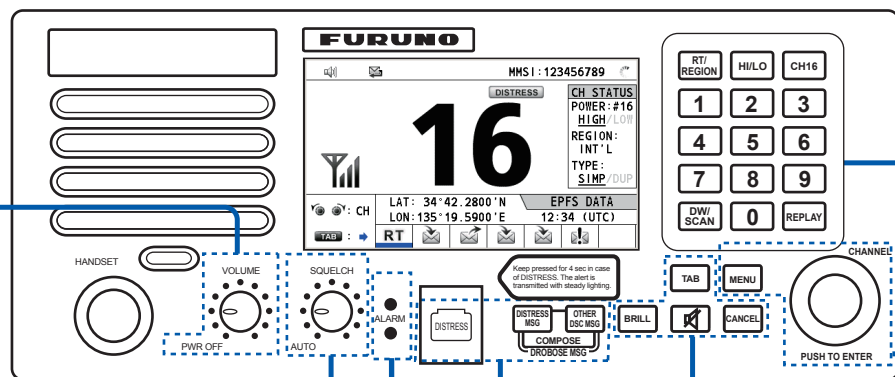

- Turns the power off.
- Decreases the volume.

- Turns the power on.
- Increases the volume.

Rotate to adjust the squelch. AUTO position automatically reduces white noise.

-  Top: Flashes in red when receiving distress alert, distress and urgency messages.
-  Bottom: Flashes in green when receiving safety and routine messages, and when daily test is completed.

-  Transmits the DISTRESS ALERT. 4 seconds
-  Composes DSC TX message for DISTRESS ALERT.
-  Composes DSC TX message except DISTRESS ALERT and DROBOSE.
-  Composes DSC TX message for DROBOSE (Distress Relay On Behalf Of Someone Else). Press simultaneously

-  Adjusts the brilliance.
-  - Switches control to the tab area.
- Switches the session.
-  Turns the main speaker on/off.
-  - Cancels the creation of the DSC message currently being created.
- Silences the audio alarm.
- Erases error message or pop-up message.
- Returns previous layer in multi-layer menu.
- Erases character input.

-  - Switches to the RT (radiotelephone) screen.
- Opens/closes the option window for channel region.
-  Changes the output power to high (25 W) or low (1 W).
-  Switches to the RT screen and sets CH16.
-  - Enter alphabet, numeric or symbol.
- Direct selection of corresponding function on menu and applicable screens.
-  - Opens the option window for DW/SCAN.
- Cancels DW/SCAN in process.
-  Opens the replay screen.